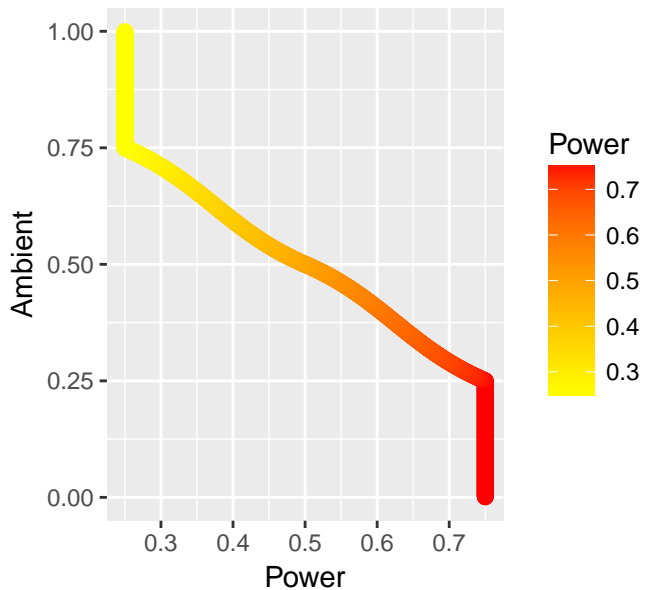

SimpleDimmerChained

Ambient vs Power

Power vs Ambient

Ambient vs InversePower

InversePower vs Ambient