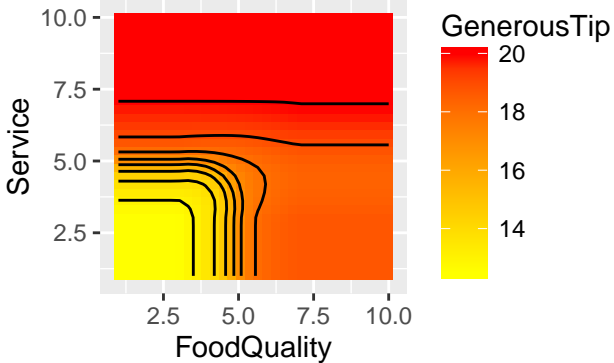

sugeno_tip_calculator

(FoodQuality, Service) = CheapTip

(Service, FoodQuality) = CheapTip

(FoodQuality, Service) = AverageTip

(Service, FoodQuality) = AverageTip

(FoodQuality, Service) = GenerousTip

(Service, FoodQuality) = GenerousTip