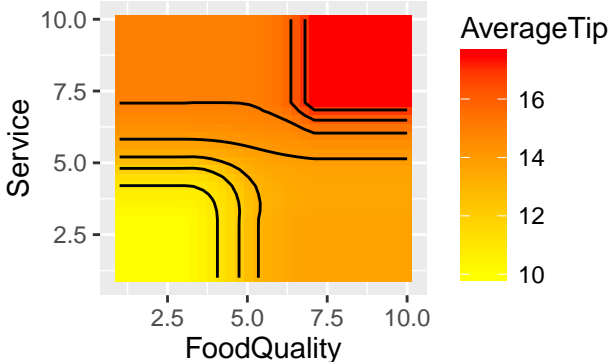

sugeno_tip_calculator

(FoodQuality, Service) = CheapTip

(Service, FoodQuality) = CheapTip

(FoodQuality, Service) = AverageTip

(Service, FoodQuality) = AverageTip

(FoodQuality, Service) = GenerousTip

(Service, FoodQuality) = GenerousTip