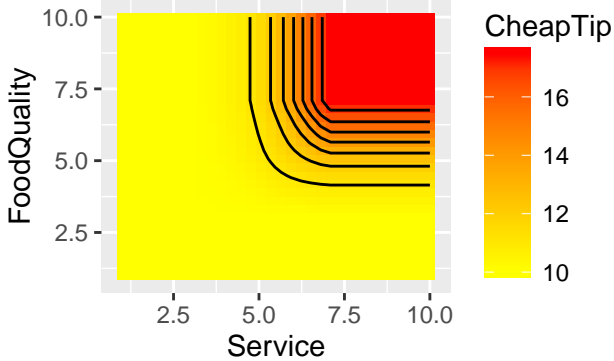

sugeno_tip_calculator

(FoodQuality, Service) = CheapTip

(Service, FoodQuality) = CheapTip

(FoodQuality, Service) = AverageTip

(Service, FoodQuality) = AverageTip

(FoodQuality, Service) = GenerousTip

(Service, FoodQuality) = GenerousTip