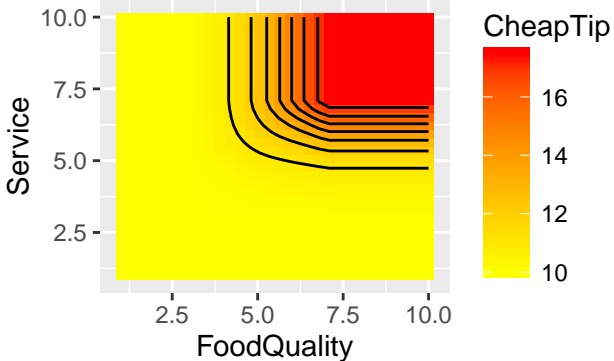

sugeno_tip_calculator

(FoodQuality, Service) = CheapTip

(Service, FoodQuality) = CheapTip

(FoodQuality, Service) = AverageTip

(Service, FoodQuality) = AverageTip

(FoodQuality, Service) = GenerousTip

(Service, FoodQuality) = GenerousTip