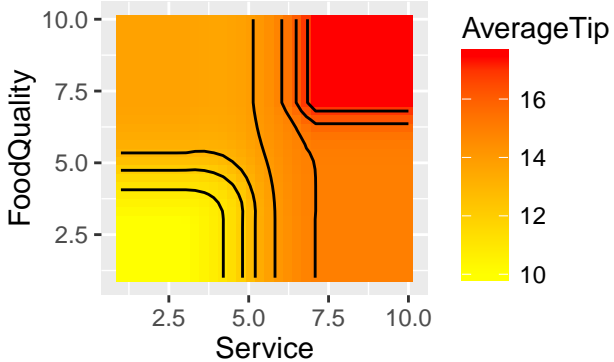

sugeno_tip_calculator

(FoodQuality, Service) = CheapTip

(Service, FoodQuality) = CheapTip

(FoodQuality, Service) = AverageTip

(Service, FoodQuality) = AverageTip

(FoodQuality, Service) = GenerousTip

(Service, FoodQuality) = GenerousTip